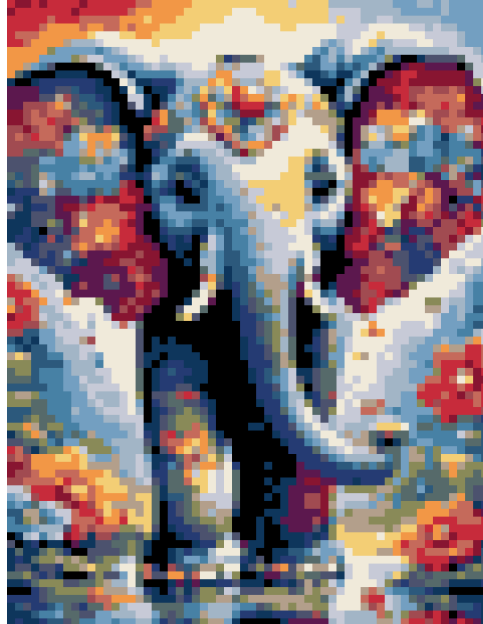

Elephant

Grid size: 60 x 80 (15 x 20 cm)

This pattern is for personal use only and may not be resold or further commercially distributed in any way.

Visit <https://diamondpaintingpatterns.net> for more free diamond painting patterns.

How to use this diamond painting pattern?

You will need a blank canvas for diamond painting and diamond drills (beads). Make sure the dimensions of the canvas you are buying are the right size for the requested pattern. The size of the canvas is usually 5 cm (2 in) higher and wider than the size of the grid (if the grid size is 15x20 cm, you need to buy 20x25 cm canvas).

Once you have your blank canvas, pattern and the required diamonds, you can print the pattern or open it on an electronic device.

Use the pattern as reference for where the appropriate diamonds will need to be placed, and place them in the corresponding areas of the blank canvas.

Please note that color variations may occur due to printer and monitor differences.

Diamond Painting Patterns

#	Symbol	DMC	Color	Name	Count
1	✕	158		Cornflower Blu M V D	233
2	△	159		Blue Gray Light	328
3	◼	310		Black	393
4	▲	321		Red	180
5	†	334		Baby Blue Medium	293
6	⊗	336		Navy Blue	229
7	≡	356		Terra Cotta Med	198
8	↑	550		Violet Very Dark	187
9	▲	803		Baby Blue Ult Vy Dk	149
10	◆	820		Royal Blue Very Dark	270
11	N	825		Blue Dark	227
12	◊	924		Gray Green Vy Dark	269
13	*	932		Antique Blue Light	328
14	➤	3011		Khaki Green Dk	193
15	⦿	3032		Mocha Brown Med	228
16	◀	3685		Mauve Very Dark	152
17	○	3721		Shell Pink Dark	176
18	3	3821		Straw	198
19	☉	3853		Autumn Gold Dk	178
20	∩	Ecru		Ecru	391