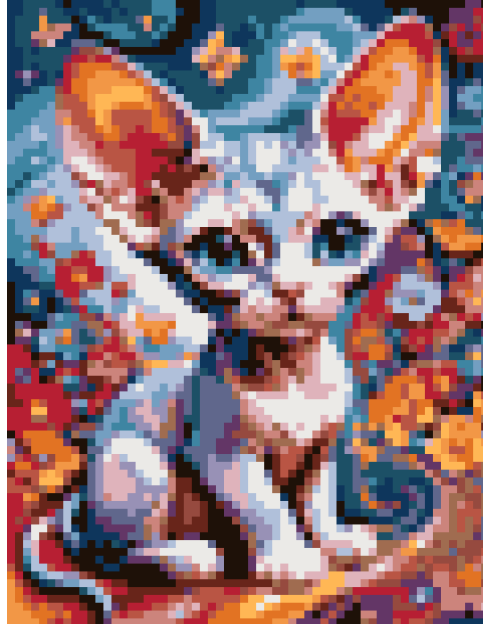

## Sphynx Cat

Grid size: 60 x 80 (15 x 20 cm)

This pattern is for personal use only and may not be resold or further commercially distributed in any way.

Visit <https://diamondpaintingpatterns.net> for more free diamond painting patterns.

How to use this diamond painting pattern?

You will need a blank canvas for diamond painting and diamond drills (beads). Make sure the dimensions of the canvas you are buying are the right size for the requested pattern. The size of the canvas is usually 5 cm (2 in) higher and wider than the size of the grid (if the grid size is 15x20 cm, you need to buy 20x25 cm canvas).

Once you have your blank canvas, pattern and the required diamonds, you can print the pattern or open it on an electronic device.

Use the pattern as reference for where the appropriate diamonds will need to be placed, and place them in the corresponding areas of the blank canvas.

## Diamond Painting Patterns

#	Symbol	DMC	Color	Name	Count
1	••	155		Blue Violet Med Dark	162
2	≡	223		Shell Pink Light	268
3	▲	304		Red Medium	284
4	▼	311		Wedgewood Ult VyDk	313
5	⊗	327		Violet Dark	221
6	†	334		Baby Blue Medium	197
7	*	742		Tangerine Light	88
8	△	778		Antique Mauve Vy Lt	283
9	◆	820		Royal Blue Very Dark	264
10	N	922		Copper Light	199
11	∩	3024		Brown Gray Vy Lt	418
12	▣	3371		Black Brown	306
13	►	3760		Wedgewood Med	217
14	○	3772		Desert Sand Vy Dk	199
15	▲	3807		Cornflower Blue	272
16	◆	3830		Terra Cotta	245
17	∩	3840		Lavender Blue Light	300
18	▷	3853		Autumn Gold Dk	152
19	▲	3857		Rosewood Dark	213
20	∩	3858		Rosewood Med	199